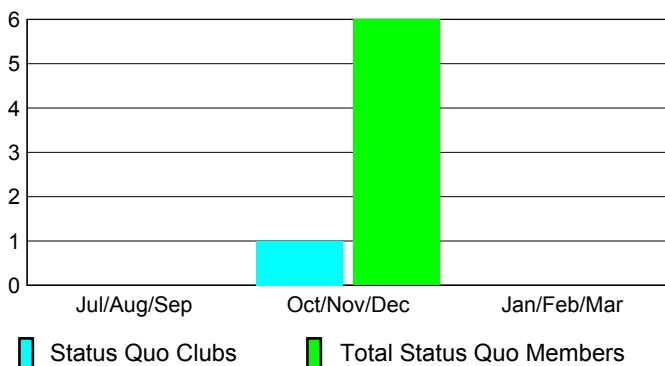

Club Results 2012-2013

Goal, New, Dropped, Gain/Loss

Comparison of Club Gain/Loss

Current Year Compared to the Previous Year

YTD Status Quo Clubs 2012-2013

Status Quo Clubs Compared to Status Quo Members

MEMBERSHIP

Membership Results
2012-2013

Membership
2011-2012

Month	Net Memb Goal	Actual New Memb	Actual Dropped Memb	Gain/Loss of Memb	Gain/Loss of Memb
Jul/Aug/Sep	-25	29	-65	-36	-53
Oct/Nov/Dec	5	41	-54	-13	-5
Jan/Feb/Mar	10				10
Totals	-10	70	-119	-49	-48