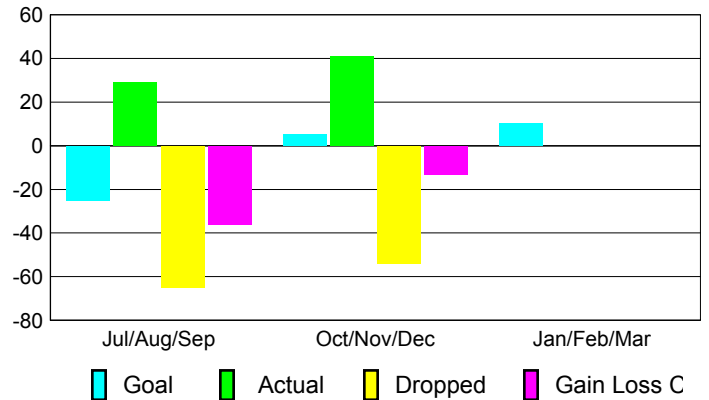

Club Results 2012-2013

Goal, New, Dropped, Gain/Loss

Comparison of Club Gain/Loss

Current Year Compared to the Previous Year

YTD Status Quo Clubs 2012-2013

Status Quo Clubs Compared to Status Quo Members

MEMBERSHIP

Membership Results
2012-2013

Membership
2011-2012

Month	Net Memb Goal	Actual New Memb	Actual Dropped Memb	Gain/Loss of Memb	Gain/Loss of Memb
Jul/Aug/Sep	-25	29	-65	-36	-53
Oct/Nov/Dec	5	41	-54	-13	-5
Jan/Feb/Mar	10				10
Totals	-10	70	-119	-49	-48

Membership Results 2012-2013

Goal, New, Dropped, Gain/Loss

Comparison of Membership Gain/Loss

Current Year Compared to the Previous Year

Gender Comparison 2012-2013

Jul/Aug/Sep

Oct/Nov/Dec

Jan/Feb/Mar